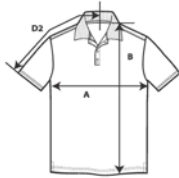

43800

Performance Adult Double Pique Polo

DETAILS

Weight	190.0 G/SqM (White 185.0 G/SqM)
Content	100% Polyester
Features	Eurofit Moisture wicking properties UPF 50+ (white is 30+) Sideseamed with side vents Contoured welt collar Heat transfer label Joker Label Rolled forward topstitched shoulder Clean finished placket with reinforced bottom box 3 colour-matched pearlized buttons Twin needle sleeve and bottom hems
Sizes	S-3XL
Case Packs	S - 3XL 36 PIECES
Colours	9
SKU's	54

SPECIFICATIONS

Centimeters	Tol-	Tol+	S	M	L	XL	2XL	3XL
Chest (A)	2.540	2.540	50.000	53.000	56.000	59.000	62.000	66.000
Length from HPS (B)	2.540	2.540	69.000	72.000	75.000	76.000	82.000	85.000
Sleeve length (Center back) (D2)	2.540	2.540	44.000	46.000	49.000	51.000	54.000	57.000
Inches	Tol-	Tol+	S	M	L	XL	2XL	3XL
Chest (A)	1.000	1.000	19.750	21.000	22.000	23.250	24.500	26.000
Length from HPS (B)	1.000	1.000	27.000	28.250	29.500	31.000	32.250	33.500
Sleeve length (Center back) (D2)	1.000	1.000	17.250	18.250	19.250	20.250	21.250	22.250