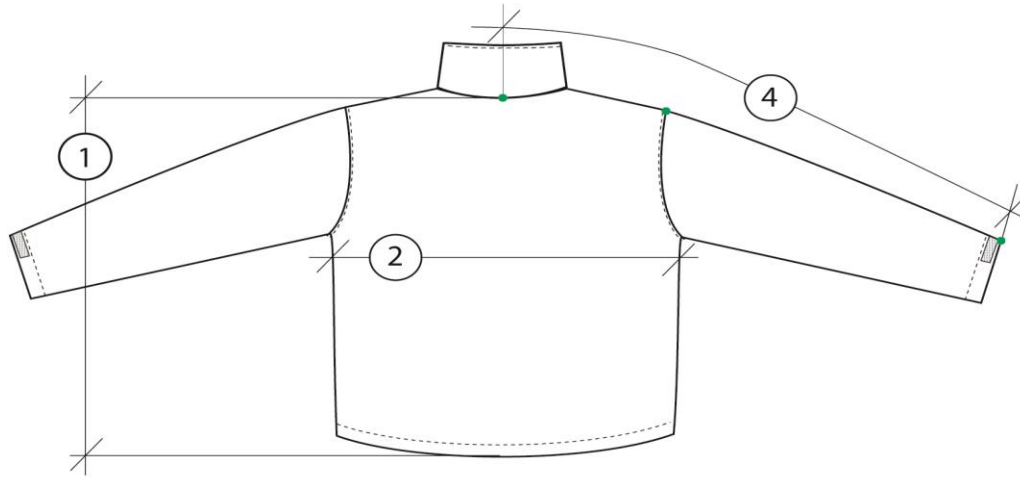

SIZE SPECIFICATION CHART

Style no. AXF-1W

Style name Women's Avalanche Microfleece Lined Jacket

16.08.2014

NO.	MEASUREMENTS AS MEASURED ON THE FINISHED GARMENT	Size Range in Inches					
		S	M	L	XL	2XL	3XL
1	<b>BACK LENGTH</b> (center back neck to bottom hem)	25	26	27	28	29	30
2	<b>CHEST WIDTH</b> (1" below armhole, flat measure)	19	20 1/2	22	23 1/2	25	26 1/2
3	<b>HEM WIDTH</b> (flat measure)	19	20 1/2	22	23 1/2	25	26 1/2
4	<b>SLEEVE LENGTH</b> (center back neck, straight to shoulder point, straight to cuff hem)	33	34	35	36	36 1/2	37

1 Inch = 2,54 cm