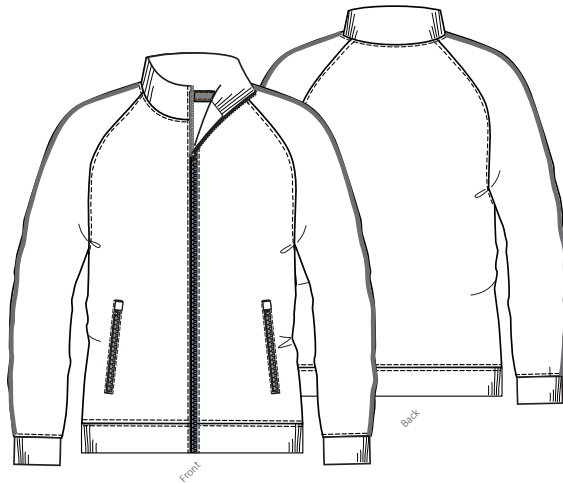

PRODUCT SHEET

STYLE 5422

Black

LADIES SPORTS SWEAT

Stylish sweatshirt with contrast stripes and zippers. Ideal for sport or company uniform. Made of our 310 gsm highend sweat fabric. Casual shaped fit.

Navy

Deep red

Lycra in all ribs for better stability // 3 thread fabric for smooth surface // enzymed washed

310 gsm 70% ringspun cotton/30% polyester S-3XL 10/1 pcs

PRODUCT SHEET

STYLE 5422

Style details:

Style: 5422 Ladies Sports Sweat
Quality: 70% ringspun cotton/30% polyester
Size: S-3XL

Features:

- Lycra in all ribs for better stability
- 3 thread fabric for smooth surface
- Enzymed washed
- Longfiber Egyptian cotton

Sizechart:

1/2 chest at armhole
Length from center back to end of sleeve
Length