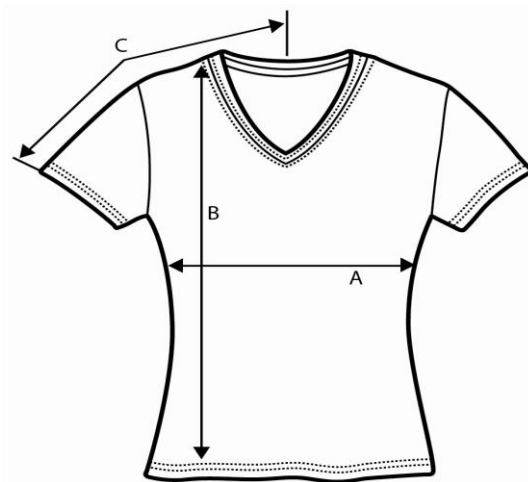

SIZE SPECIFICATIONS

anvil[®]

Style no. 8823

Style name Ladies' Fashion Basic Striped V-Neck Tee

Size	Chest / inches (A)	Chest / cm (A)	Length / inches (B)	Length / cm (B)
S	17	43,18	25	63,5
M	19	48,26	26	66,04
L	21	53,34	27	68,58
XL	23	58,42	28	71,12
2XL	24	60,96	29 1/2	74,93
Tol.	+/- 0.5	+/- 1.27	+/- 1	+/- 2.54