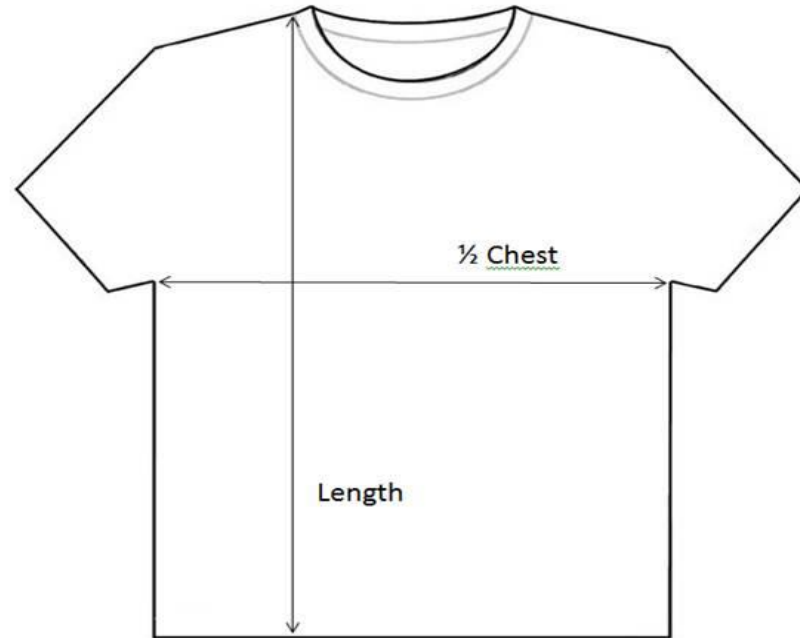

mantis

M68 - Men's Superstar Tee	S	M	L	XL	2XL
1/2 Chest (measured 2.5 cm below armhole)	49	53	57	61	65
Length	70	72	74	76	78

in cm