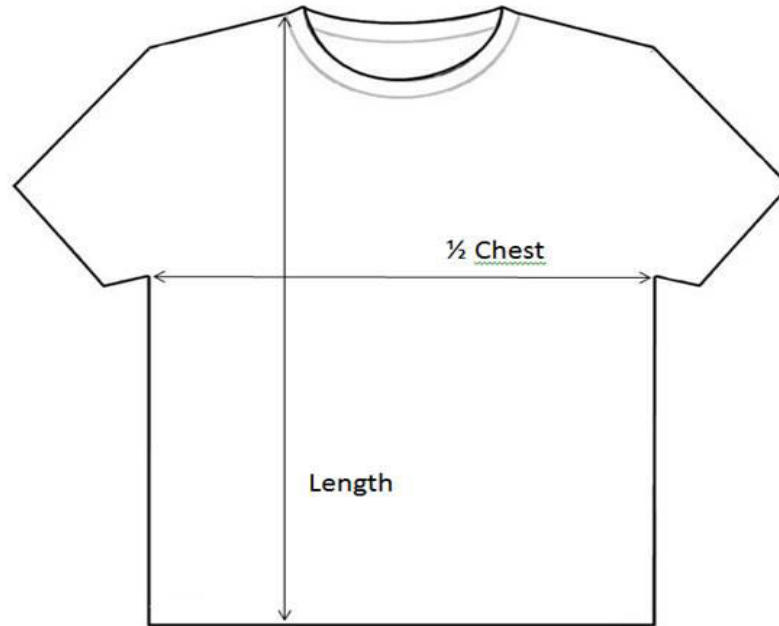

mantis®

M109S - Stripy T	S	M	L	XL
1/2 Chest (measured 2.5 cm below armhole)	49	53	57	60
Length	69	71	73	75

in cm