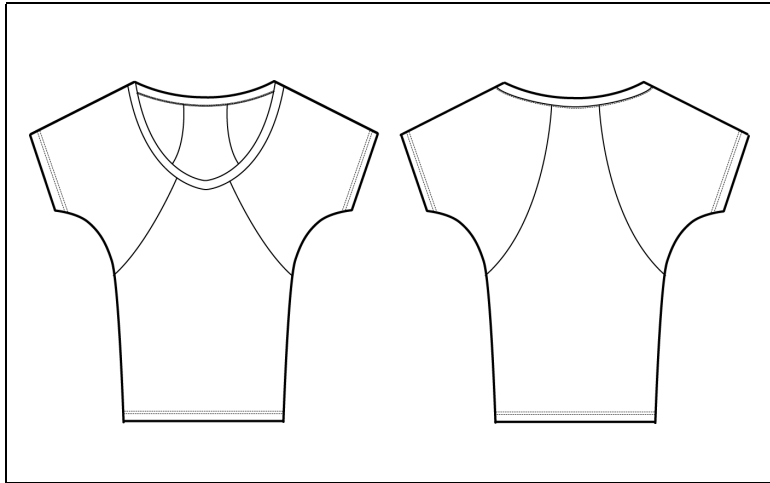

**MEASUREMENT SPECIFICATION REPORT**

STYLE # 8801 FLOWY TEE

FABRICATION  
65% Polyester, 35% Viscose

**Point of Measurement (inches)**

Center Front Length

<b>S</b>	<b>M</b>	<b>L</b>	<b>XL</b>	<b>2XL</b>
19 5/8	20	20 1/2	21	21 1/2