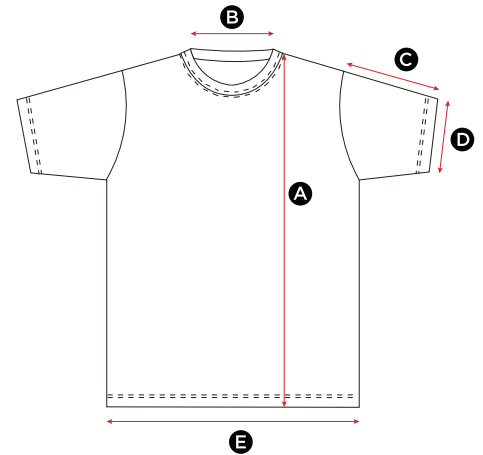

SG18 Men's Heavyweight T-Shirt 180.52

MEASUREMENTS	S	M	L	XL	2XL	3XL	4XL	5XL
A Length	70.5	73	75.5	78	80.5	83	85.5	88
B Back neck opening	16.5	17.5	18	18.5	18.5	19	19.5	20
C Sleeve length	21	22	23	24	25	26	27	28
D Sleeve width opening	18	19	20	21	22	23	24	25
E Bottom hem opening	51	54	57	60	63	66	70	74

in cm

All measurements are within industry standard tolerances and are product dependent.

SG18F Ladies' Heavyweight T-Shirt 119.52

MEASUREMENTS	XS	S	M	L	XL	2XL
A Length	57.5	60	62.5	65	67.5	70
B Back neck opening	18	18.5	19	19.5	20	20.5
C Sleeve length	12.5	13.5	14.5	15.5	16.5	17.5
D Sleeve width opening	12.5	13.5	14.5	15.5	16.5	17.5
E Bottom hem opening	41	44	47	50	53	56

in cm

All measurements are within industry standard tolerances and are product dependent.

SG18K Kids' Heavyweight T-Shirt 188.52

MEASUREMENTS	(Years) 3-4 (CM)104	5-6 116	7-8 128	9-10 140	11-12 152
A Length	43	47	51	55	63
B Back neck opening	16	16	16	16.5	16.5
C Sleeve length	11.5	12.5	13.5	14.5	15.5
D Sleeve width opening	11.5	12.5	13.5	14.5	15.5
E Bottom hem opening	34	37	40	43	46

in cm

All measurements are within industry standard tolerances and are product dependent.

SG18 Men's Heavyweight T-Shirt 180.52

GRÖßE	S	M	L	XL	2XL	3XL	4XL	5XL
A Länge	70.5	73	75.5	78	80.5	83	85.5	88
B Halsausschnitt hinten	16.5	17.5	18	18.5	18.5	19	19.5	20
C Ärmellänge	21	22	23	24	25	26	27	28
D Weite der Ärmelöffnung	18	19	20	21	22	23	24	25
E Bundöffnung	51	54	57	60	63	66	70	74