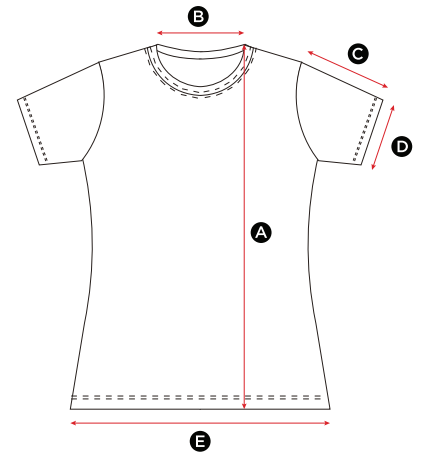

SG18 Men's Heavyweight T-Shirt 180.52

MEASUREMENTS	S	M	L	XL	2XL	3XL	4XL	5XL
A Length	70.5	73	75.5	78	80.5	83	85.5	88
B Back neck opening	16.5	17.5	18	18.5	18.5	19	19.5	20
C Sleeve length	21	22	23	24	25	26	27	28
D Sleeve width opening	18	19	20	21	22	23	24	25
E Bottom hem opening	51	54	57	60	63	66	70	74

in cm

All measurements are within industry standard tolerances and are product dependent.

SG18F Ladies' Heavyweight T-Shirt 119.52

MEASUREMENTS	XS	S	M	L	XL	2XL
A Length	57.5	60	62.5	65	67.5	70
B Back neck opening	18	18.5	19	19.5	20	20.5
C Sleeve length	12.5	13.5	14.5	15.5	16.5	17.5
D Sleeve width opening	12.5	13.5	14.5	15.5	16.5	17.5
E Bottom hem opening	41	44	47	50	53	56

in cm

All measurements are within industry standard tolerances and are product dependent.

SG18K Kids' Heavyweight T-Shirt 188.52

MEASUREMENTS	(Years) 3-4 (CM)104	5-6 116	7-8 128	9-10 140	11-12 152
A Length	43	47	51	55	63
B Back neck opening	16	16	16	16.5	16.5
C Sleeve length	11.5	12.5	13.5	14.5	15.5
D Sleeve width opening	11.5	12.5	13.5	14.5	15.5
E Bottom hem opening	34	37	40	43	46

in cm

All measurements are within industry standard tolerances and are product dependent.

SG18 Men's Heavyweight T-Shirt 180.52

GRÖßE	S	M	L	XL	2XL	3XL	4XL	5XL
A Länge	70.5	73	75.5	78	80.5	83	85.5	88
B Halsausschnitt hinten	16.5	17.5	18	18.5	18.5	19	19.5	20
C Ärmellänge	21	22	23	24	25	26	27	28
D Weite der Ärmelöffnung	18	19	20	21	22	23	24	25
E Bundöffnung	51	54	57	60	63	66	70	74