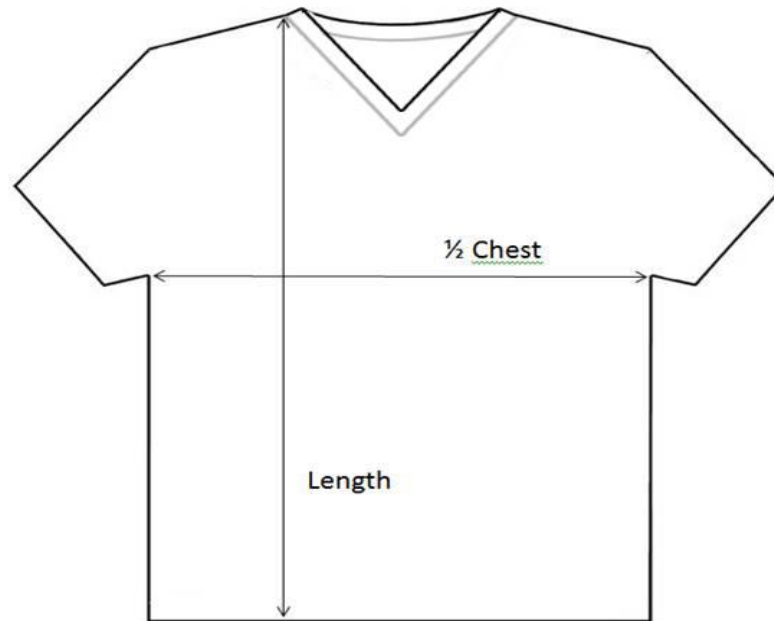

mantis

M106 - Ladies' Lightweight V-neck T	S	M	L	XL
1/2 Chest (measured 2.5 cm below armhole)	40,5	44,5	48	52
Length	63	65	67	69

in cm