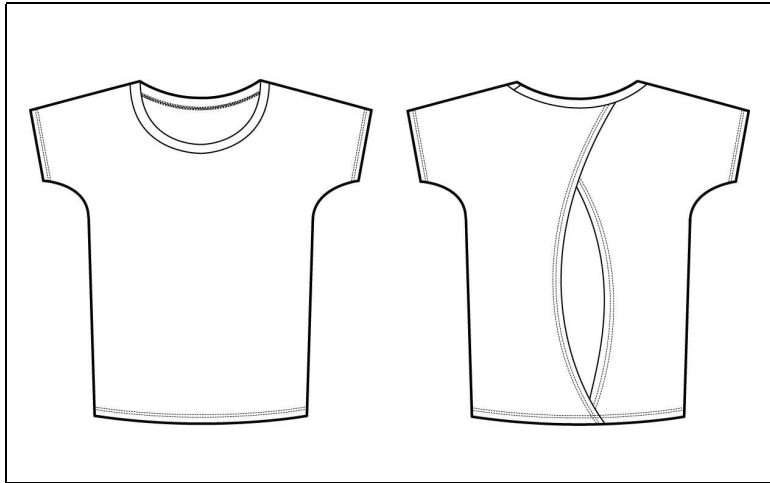

## MEASUREMENT SPECIFICATION REPORT

STYLE # 8871 WOMEN'S FLOWY OPEN BACK TEE

FABRICATION  
65% Polyester, 35% Viscose

### Point of Measurement (inches)

	<b>S</b>	<b>M</b>	<b>L</b>	<b>XL</b>	<b>2XL</b>
Chest	18 1/2	19 1/4	20 1/4	21 1/4	21 1/4
Body Length From HPS	22	22 1/2	23 1/8	23 3/4	23 3/4

Disclaimer: Please note that the above sizing chart is subject to change. For more detailed information, please contact a Bella + Canvas Customer Service Representative.